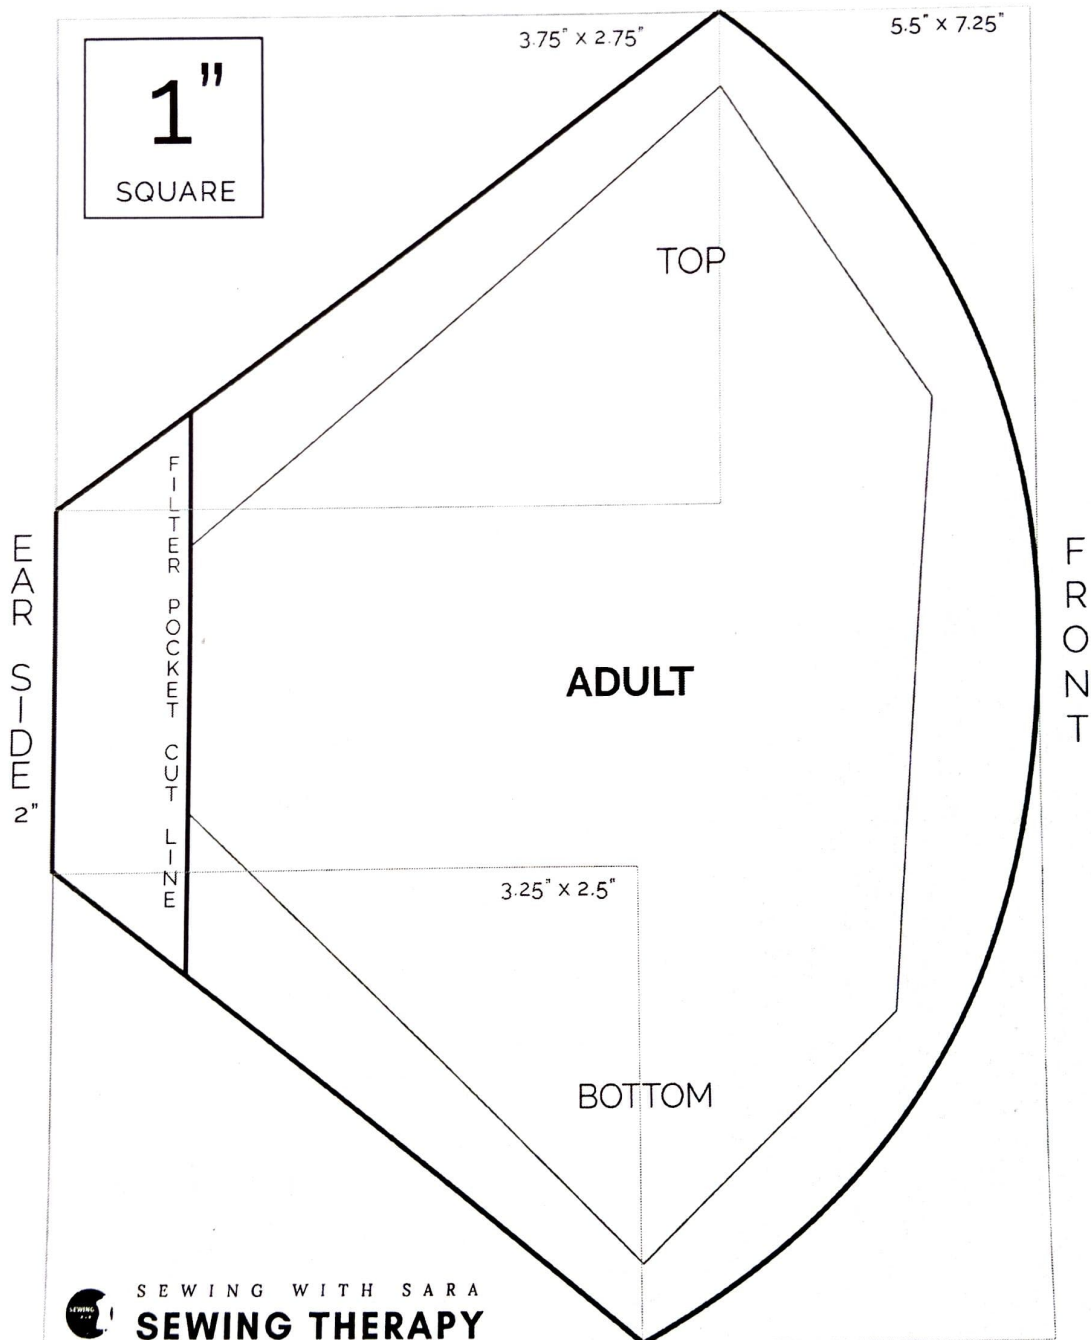

A MASK WITH REPLACEABLE FILTER

sewing with sara

#01) 3 Layer Mask Pattern

POCKET Face Mask Pattern

(version 2)

<http://www.craftpassion.com/?p=26304>

2"

Seam Allowance

Please check your scale here after print

Copyright © craftpassion.com
Meant for hobby and personal use only. Do not sell.